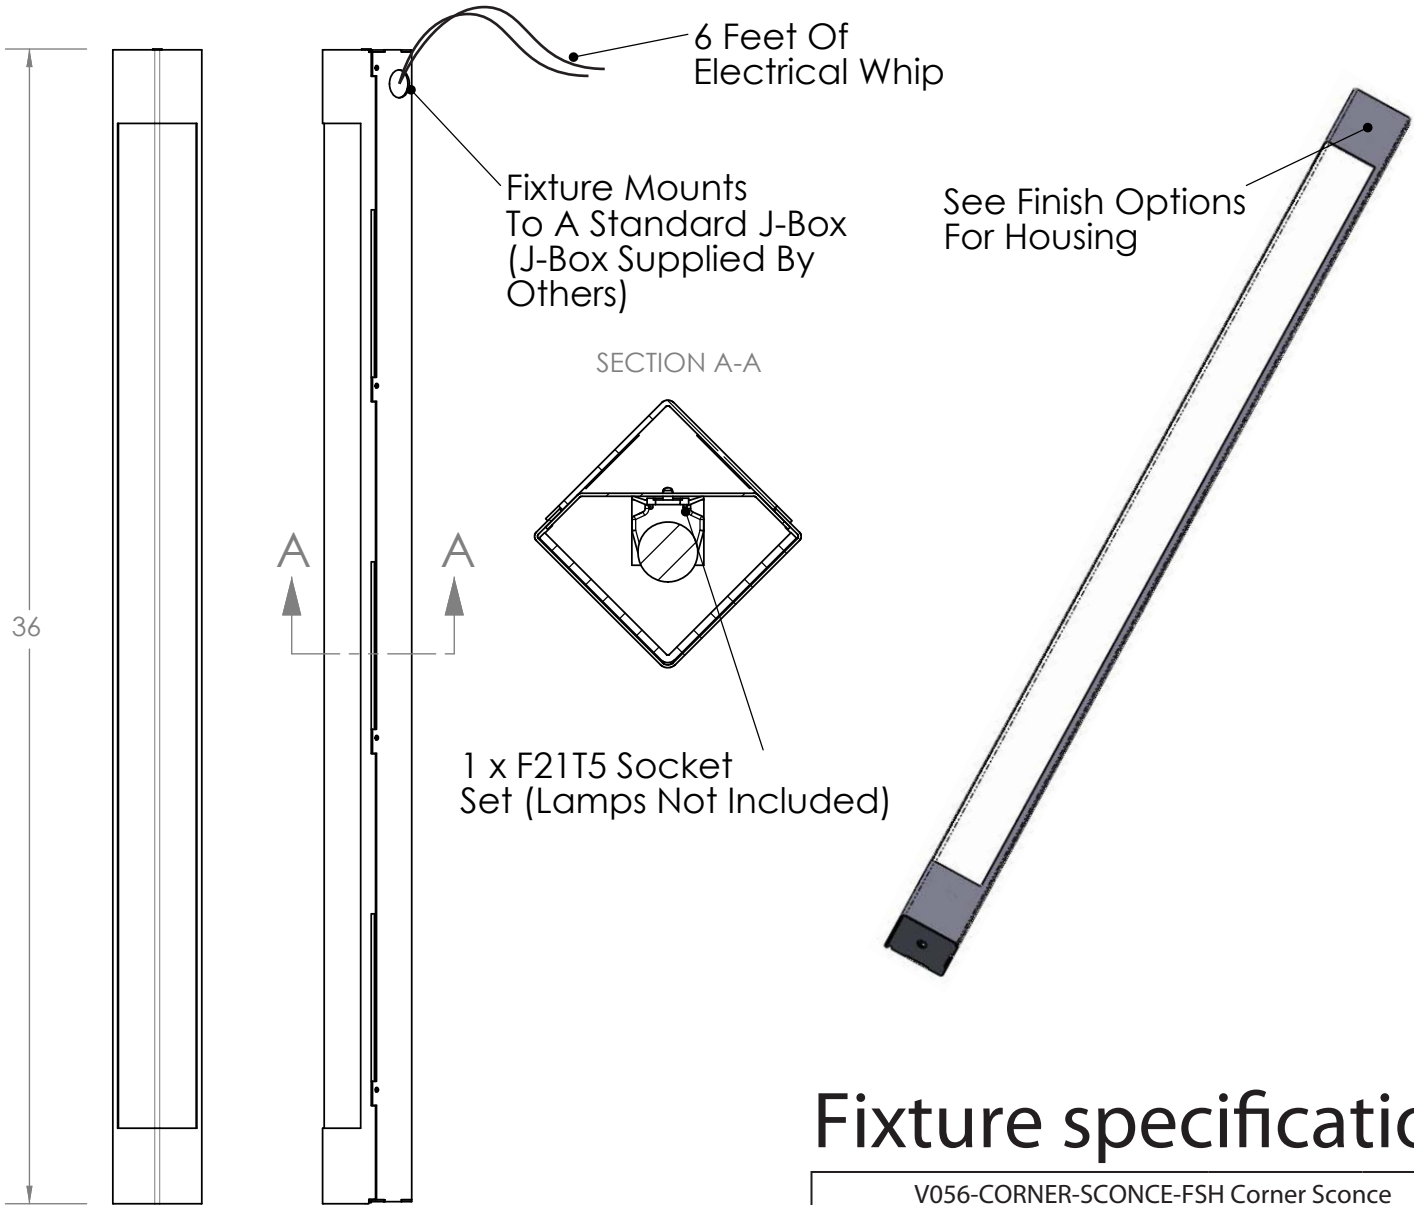

CORNER SCONCE V056-CORNER-SCONCE

Application Features

For retail, hospitality and residential applications.

Construction

Wall sconce mounts to a corner of the wall with housing made of metal and diffuser of white acrylic

Finish

- Choice of silver, white or black powder paint

Electrical

- 1 x 21W F21T5 Fluorescent Socket Set (Lamps Not Included)
- Remote dimmable ballast

Mounting

- Fixture attaches to standard junction box (J-Boxes supplied by others)
- 6 feet of electrical cord supplied

Approvals

UL Listed

JOB NAME

V056-CORNER-SCONCE-_____

Fixture Finish

- BK BLACK
- WH WHITE
- SV SILVER
- SO SPECIFY OTHER

CORNER SCONCE V056-CORNER-SCONCE

Fixture specifications

V056-CORNER-SCONCE-FSH Corner Sconce	
Specification	Details
Voltage	120V AC 60 HZ
Wattage	1 x 21W Maximum
Approval	UL Listed
Diffuser Material	White Acrylic
Lamp Type (Lamp not Included)	1 x F21T5 Lamp
Fixture Weight	4 lbs.
Fixture Dimensions	36" x 2" x 2"