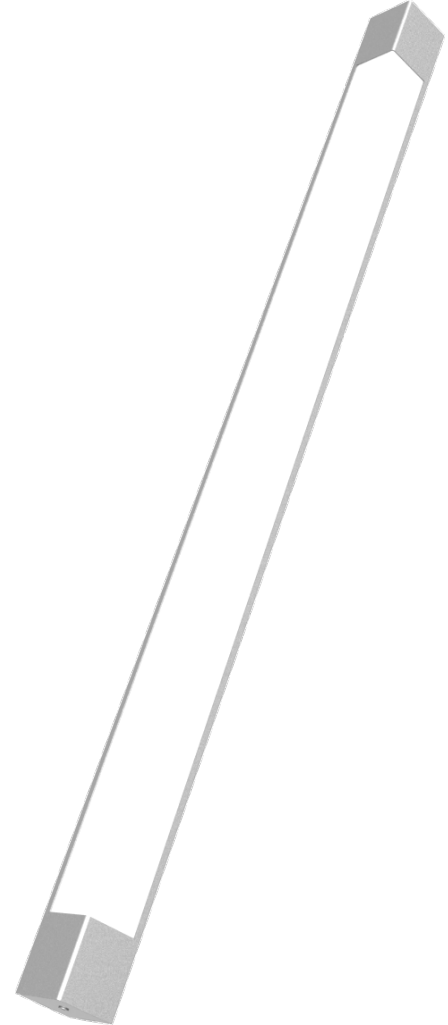

CORNER SCONCE V056-CORNER-SCONCE

Application Features

For retail, hospitality and residential applications.

Construction

Wall sconce mounts to a corner of the wall with housing made of metal and diffuser of white acrylic

Finish

- Choice of silver, white or black powder paint

Electrical

- 1 x 21W F21T5 Fluorescent Socket Set (Lamps Not Included)
- Remote dimmable ballast

Mounting

- Fixture attaches to standard junction box (J-Boxes supplied by others)
- 6 feet of electrical cord supplied

Approvals

UL Listed

JOB NAME

V056-CORNER-SCONCE-_____

Fixture Finish

- BK BLACK
- WH WHITE
- SV SILVER
- SO SPECIFY OTHER

CORNER SCONCE V056-CORNER-SCONCE

Fixture specifications

V056-CORNER-SCONCE-FSH Corner Sconce	
Specification	Details
Voltage	120V AC 60 HZ
Wattage	1 x 21W Maximum
Approval	UL Listed
Diffuser Material	White Acrylic
Lamp Type (Lamp not Included)	1 x F21T5 Lamp
Fixture Weight	4 lbs.
Fixture Dimensions	36" x 2" x 2"