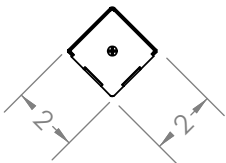

Approvals

UL Listed

JOB NAME

V056-CORNER-SCONCE-_____

Fixture Finish

- BK BLACK
- WH WHITE
- SV SILVER
- SO SPECIFY OTHER

CORNER SCONCE V056-CORNER-SCONCE

Fixture specifications

V056-CORNER-SCONCE-FSH Corner Sconce	
Specification	Details
Voltage	120V AC 60 HZ
Wattage	1 x 21W Maximum
Approval	UL Listed
Diffuser Material	White Acrylic
Lamp Type (Lamp not Included)	1 x F21T5 Lamp
Fixture Weight	4 lbs.
Fixture Dimensions	36" x 2" x 2"