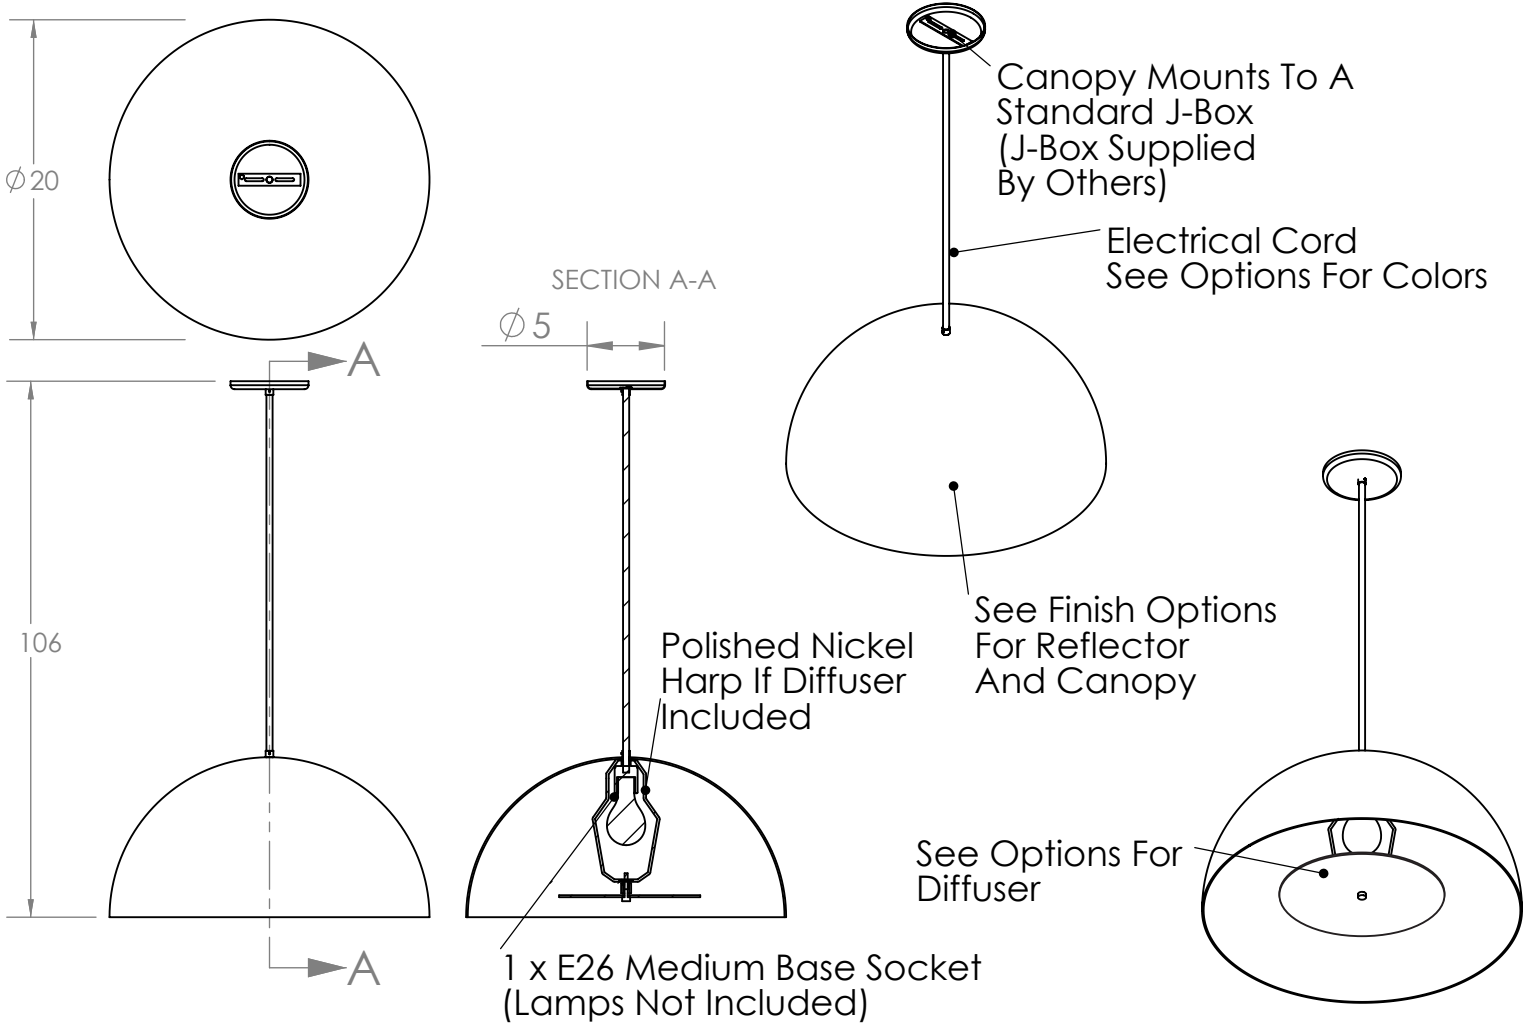

Finish

- Brushed aluminum
- Painted silver, black or white

Electrical

- 1 x E26 Medium Baded Socket (Lamps Not Included)
- 8 feet of electrical cord in black or white
- 1 x 5 inch diameter canopy painted in black or white

Mounting

- Fixture attaches to a standard J-Box (J-Box not supplied)

Approvals

UL Listed

JOB NAME

V056-DOME-PEND-

Spinning Diameter And Height

- 2010 20" Diameter By 10" High
- 1809 18" Diameter By 9" High
- 3216 32" Diameter By 16" High

DOME PENDANT V056-DOME-PEND

Fixture specifications

V056-DOME-PEND-2010-FSH-CRD-DFR Dome Pendant	
Specification	Details
Voltage	120V AC 60 HZ
Wattage	1 x 60W Maximum
Approval	UL Listed
Reflector Material	Aluminum
Diffuser Material	2447 White Acrylic
Lamp Type (Lamp not Included)	1 x A Type Lamp
Fixture Weight	7 lbs.
Fixture Dimensions	20" x 106"