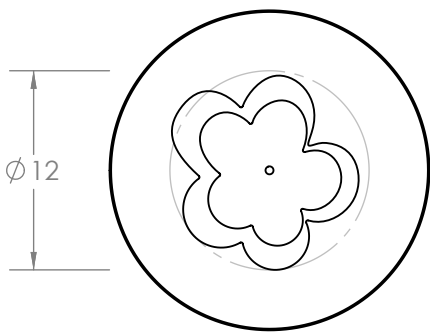

DOME PENDANT V056-DOME-PEND

Application Features

For retail, hospitality and residential applications.

Construction

Spun aluminum reflector with interior color painted and optional 12 inch diameter bottom diffuser

Mounting

- Fixture attaches to a standard J-Box (J-Box not supplied)

Approvals

UL Listed

JOB NAME

V056-DOME-PEND-

Spinning Diameter And Height

- 2010 20" Diameter By 10" High
- 1809 18" Diameter By 9" High
- 3216 32" Diameter By 16" High

Spinning Finish

- EXTERIOR
- BD BRUSHED ALUMINUM
- SV SILVER
- BK BLACK
- WH WHITE
- OR OTHER
- INTERIOR
- SV SILVER
- BK BLACK
- WH WHITE
- OR OTHER

Cord & Canopy Color

- BK BLACK
- WH WHITE

Diffuser

- 12 12" DIAMETER DIFFUSER IN WHITE ACRYLIC
- NO NO DIFFUSER

DOME PENDANT V056-DOME-PEND

Fixture specifications

V056-DOME-PEND-2010-FSH-CRD-DFR Dome Pendant	
Specification	Details
Voltage	120V AC 60 HZ
Wattage	1 x 60W Maximum
Approval	UL Listed
Reflector Material	Aluminum
Diffuser Material	2447 White Acrylic
Lamp Type (Lamp not Included)	1 x A Type Lamp
Fixture Weight	7 lbs.
Fixture Dimensions	20" x 106"