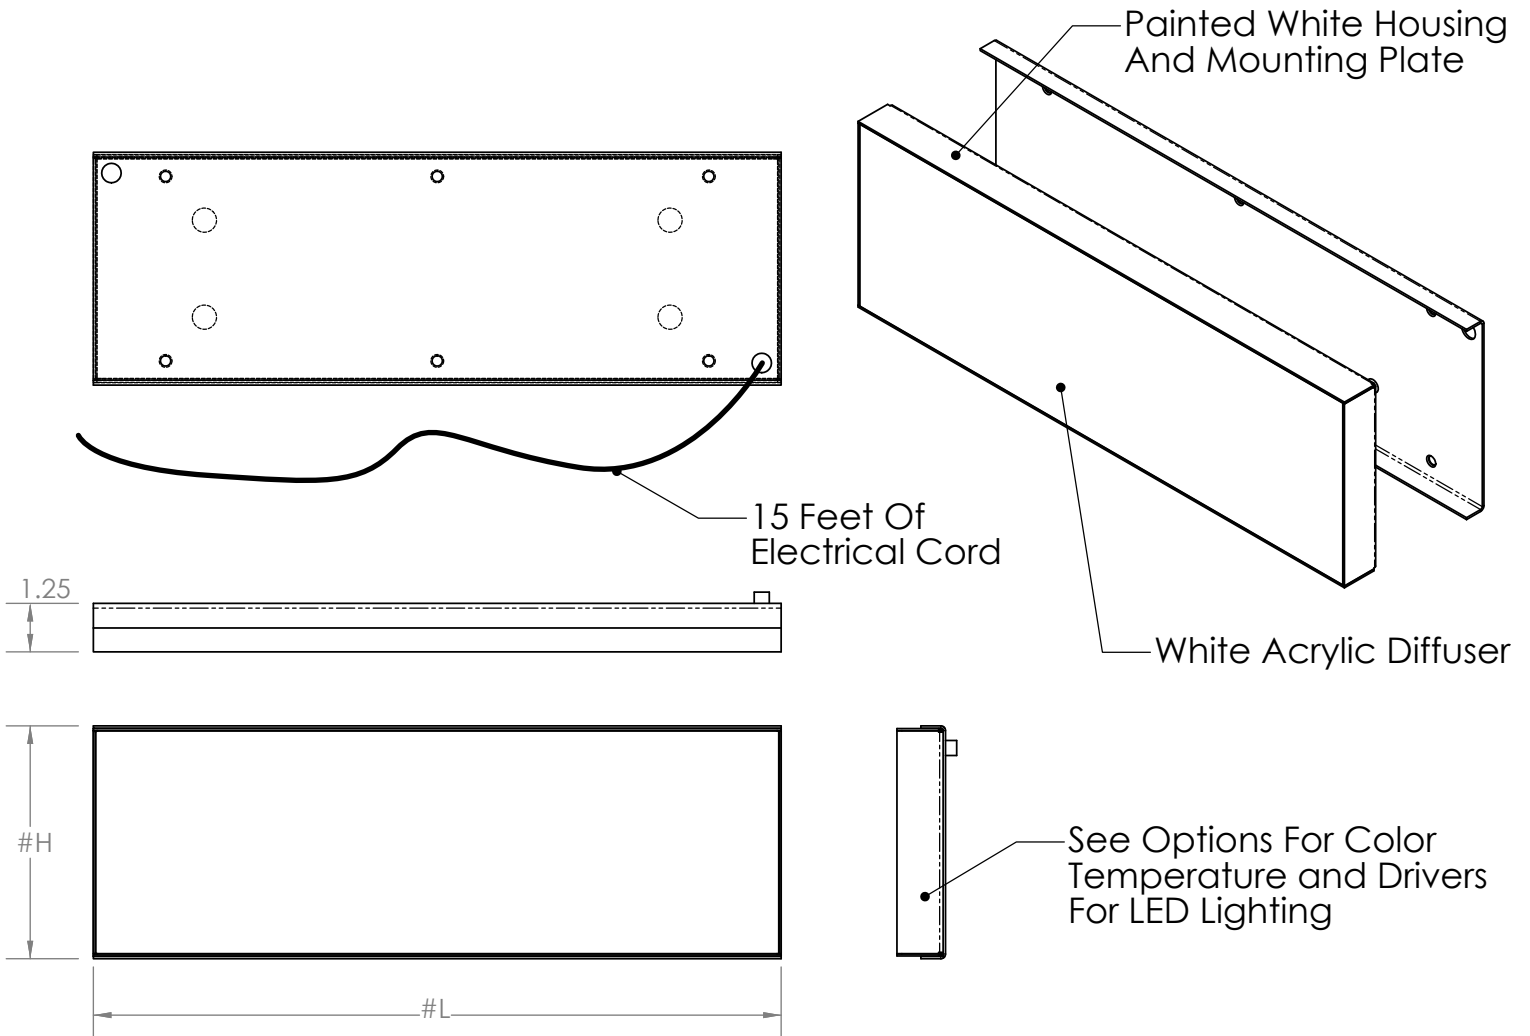

Approvals

UL Listed

JOB NAME

V056-LED-STRIP-

Fixture Length

- Specify between 10 inch minimum and 92 inch maximum length

* Depth of channel is fixed at 1.25"

Fixture Width

- Specify between 4 inch minimum and 24 inch maximum height

Color Temperature

- 27 2700K
- 30 3000K
- 36 3600K
- 40 4000K

Dimming

- NON DIMMING
- 010V 0-10V DIMMING

RECESSED LED STRIP V056-LED-STRIP

Fixture specifications

V056-LED-STRIP-#L-#H-CCT Recessed LED Strip	
Specification	Details
Voltage	120V AC 60 HZ
Wattage	Dependant on Dimensions
Approval	UL Listed Components
Diffuser Material	2447 White Acrylic
Lamp Type	LED Strip Lighting
Fixture Weight	7 lbs. Min.
Fixture Dimensions	10"- 92" x 4"- 24" x 1.25"