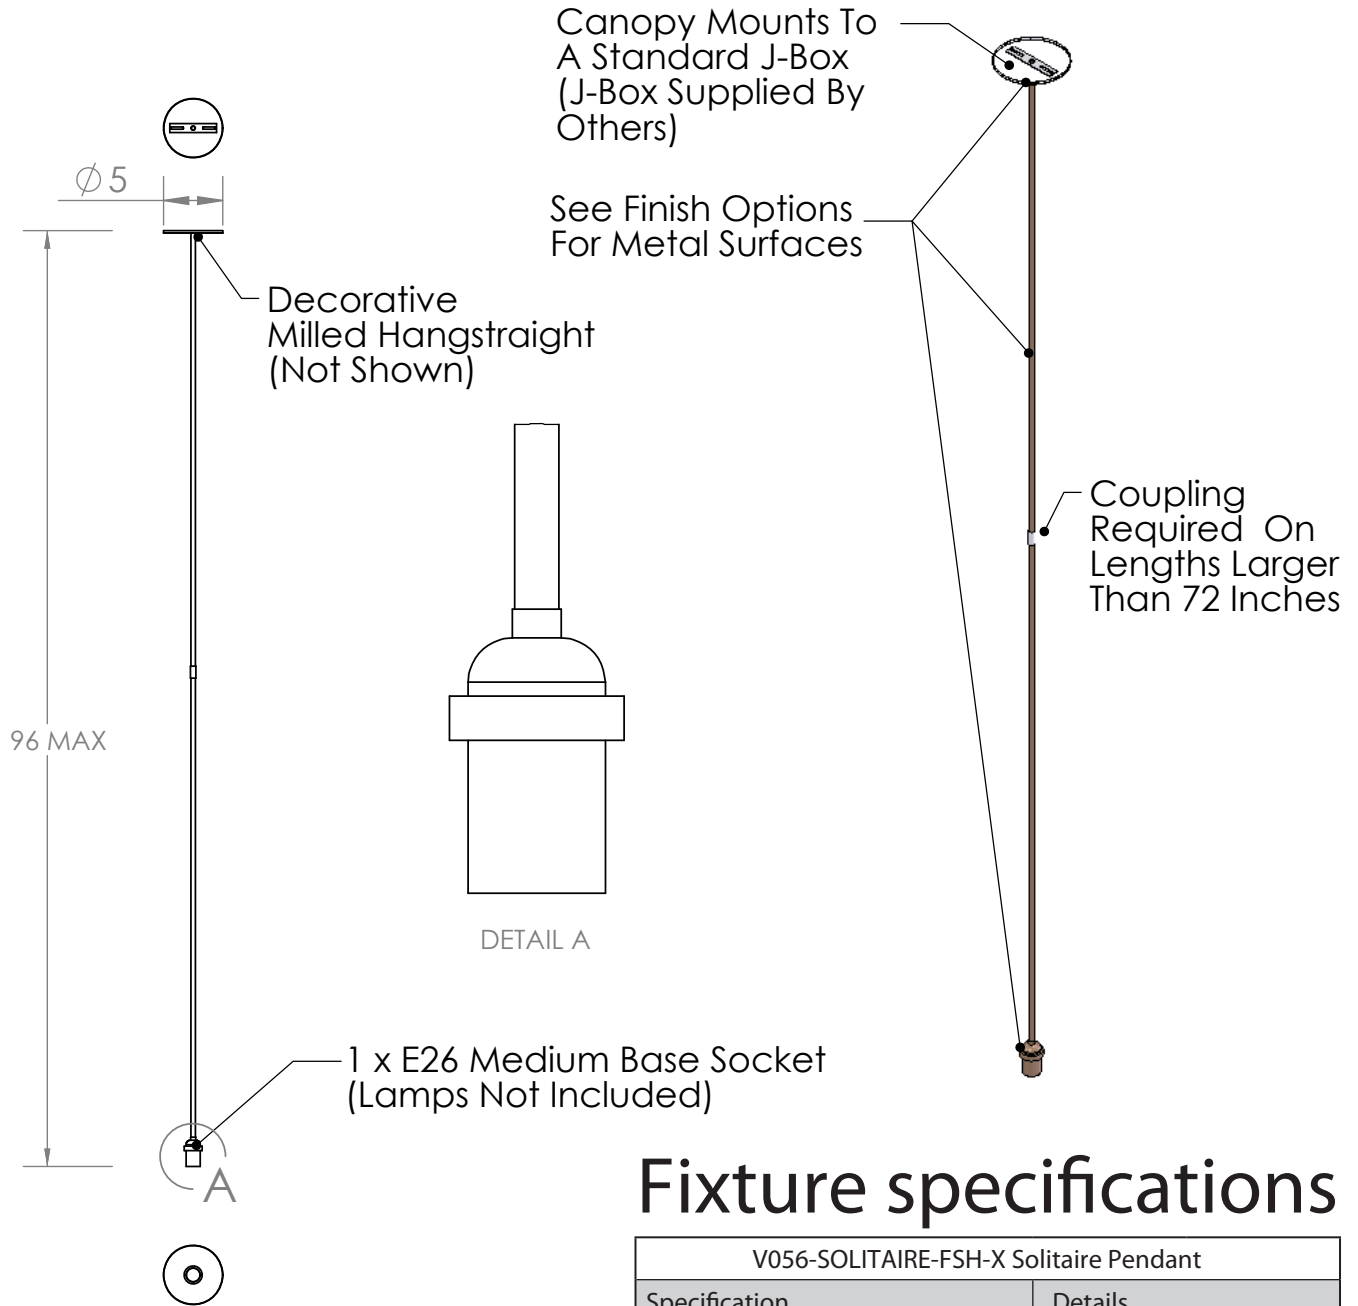

SOLITAIRE PENDANT V056-SOLITAIRE-PEND

Application Features

For retail, hospitality and residential applications.

Construction

Simplistic decorative pendant with a solid stem construction, decorative milled socket and accompanying hangstraight. Fixture will have a coupling for lengths over 72 inches.

Finish

- Choice of plated polished nickel, brushed nickel, polished brass or brushed brass
- Specify other finish

Electrical

- 1 x E26 Medium Base Socket (Lamps Not Included)

Mounting

- Fixture attaches to standard junction box (J-Boxes supplied by others)

Approvals

UL Listed

JOB NAME

V056-SOLITAIRE-PEND- _____ - _____

Finish Type	<input type="radio"/> PN POLISHED NICKEL	Length	<input type="radio"/> 6" To 96" Maximum
	<input type="radio"/> BN BRUSHED NICKEL		
	<input type="radio"/> PB POLISHED BRASS		
	<input type="radio"/> BB BRUSHED BRASS		
	<input type="radio"/> OT Specify Other Option		

SOLITAIRE PENDANT V056-SOLITAIRE-PEND

Fixture specifications

V056-SOLITAIRE-FSH-X Solitaire Pendant	
Specification	Details
Voltage	120V AC 60 HZ
Wattage	1 x 100W Maximum
Approval	UL Listed
Lamp Type (Lamp not Included)	1 x Medium Base Lamp
Fixture Weight	1-15 lbs.
Fixture Dimensions	5" OD x 96" Max.