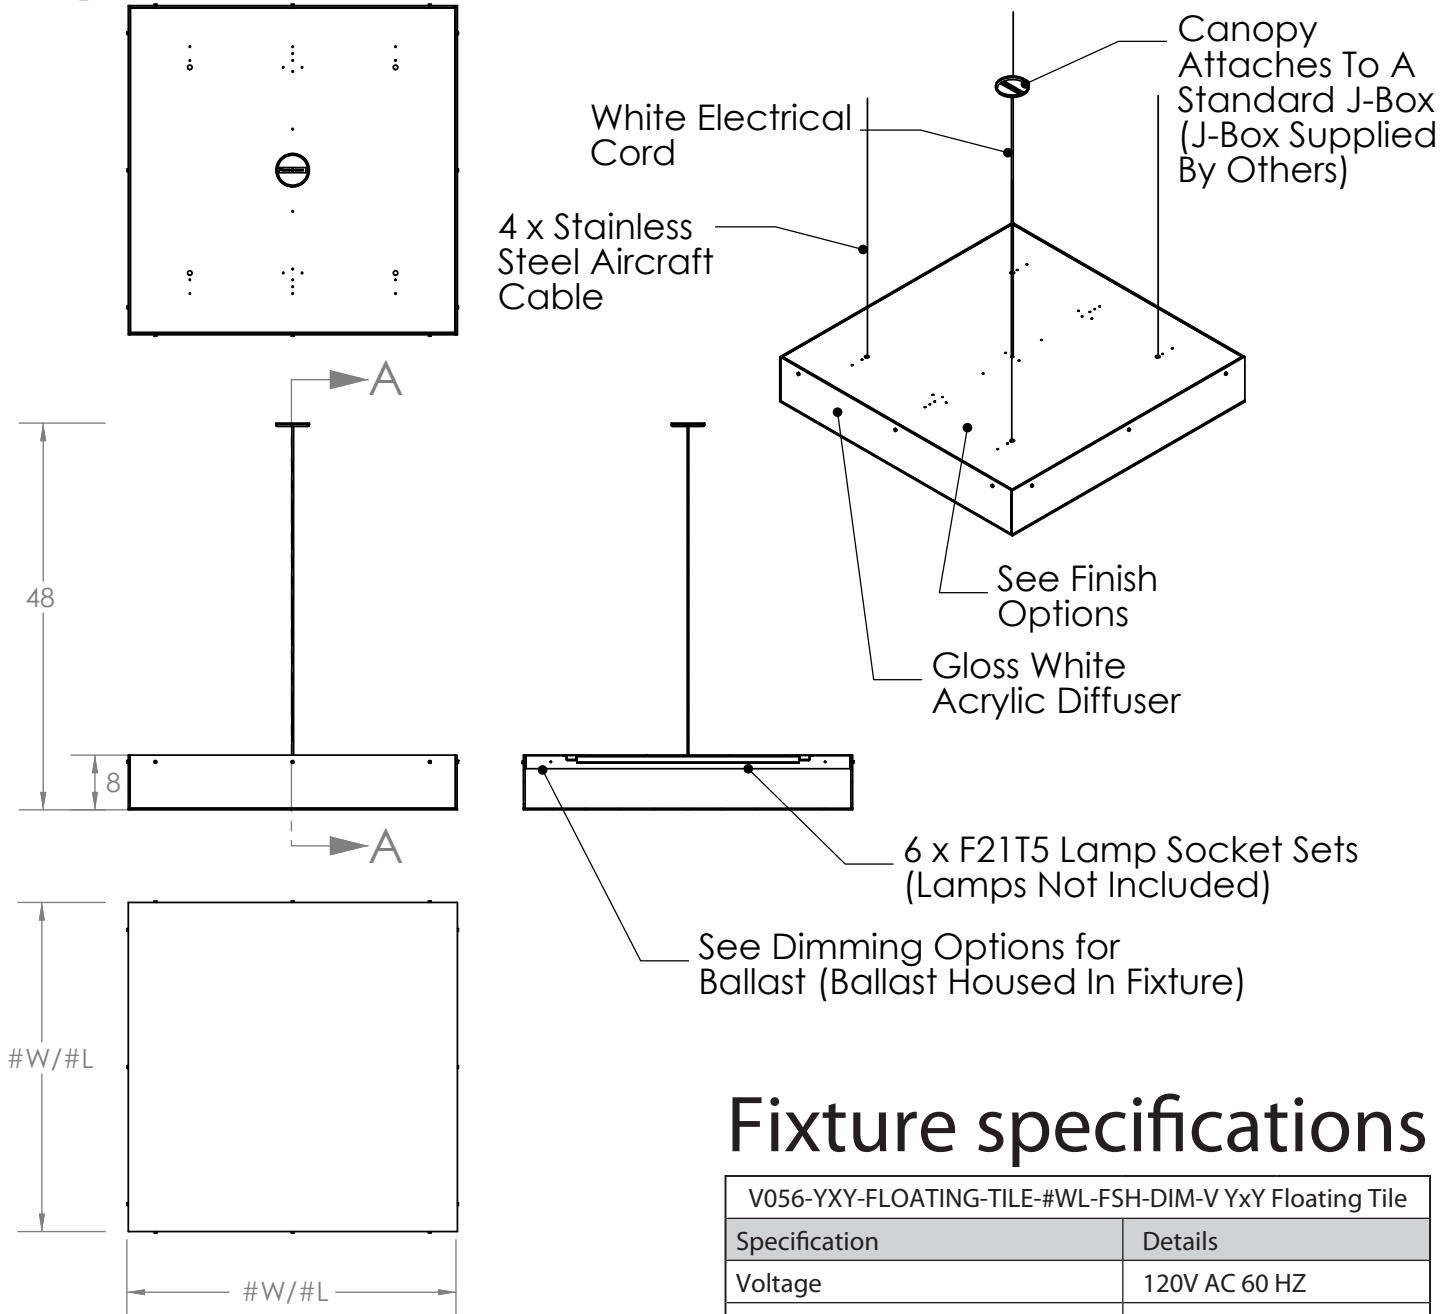

Finish

- Choice of silver or white powder paint

Electrical

- 6 x 21W T5 Socket Sets
- Voltage options 120V/277V/Universal Volatage
- Dimmable ballast options

Mounting

- Fixture attaches to standard junction box (J-Boxes supplied by others)

Approvals

UL Listed

JOB NAME

V056-YXY-FLOATING-TILE-

Size	<input type="radio"/> 46 46" Square x 8' High <input type="radio"/> 48 48" Square x 8' High	Finish Options	<input type="radio"/> WH WHITE <input type="radio"/> SV SILVER	Dimming Options	<input type="radio"/> NO NONE <input type="radio"/> 010 0-10V <input type="radio"/> OT Specify Other	VOLTAGE Options	<input type="radio"/> 120 120V <input type="radio"/> 277 277V <input type="radio"/> UNV Universal 120-277V
-------------	--	-----------------------	---	------------------------	--	------------------------	--

YXY FLOATING TILE V056-YXY-FLOATING-TILE

Fixture specifications

V056-YXY-FLOATING-TILE-#WL-FSH-DIM-V YxY Floating Tile	
Specification	Details
Voltage	120V AC 60 HZ
Wattage	6 x 21W Maximum
Approval	UL Listed
Diffuser Material	Acrylic
Lamp Type (Lamps Not Included)	6 x F21T5 Lamps
Fixture Weight	50 lbs.
Fixture Dimensions	46"-48" x 46"-48" x 8"